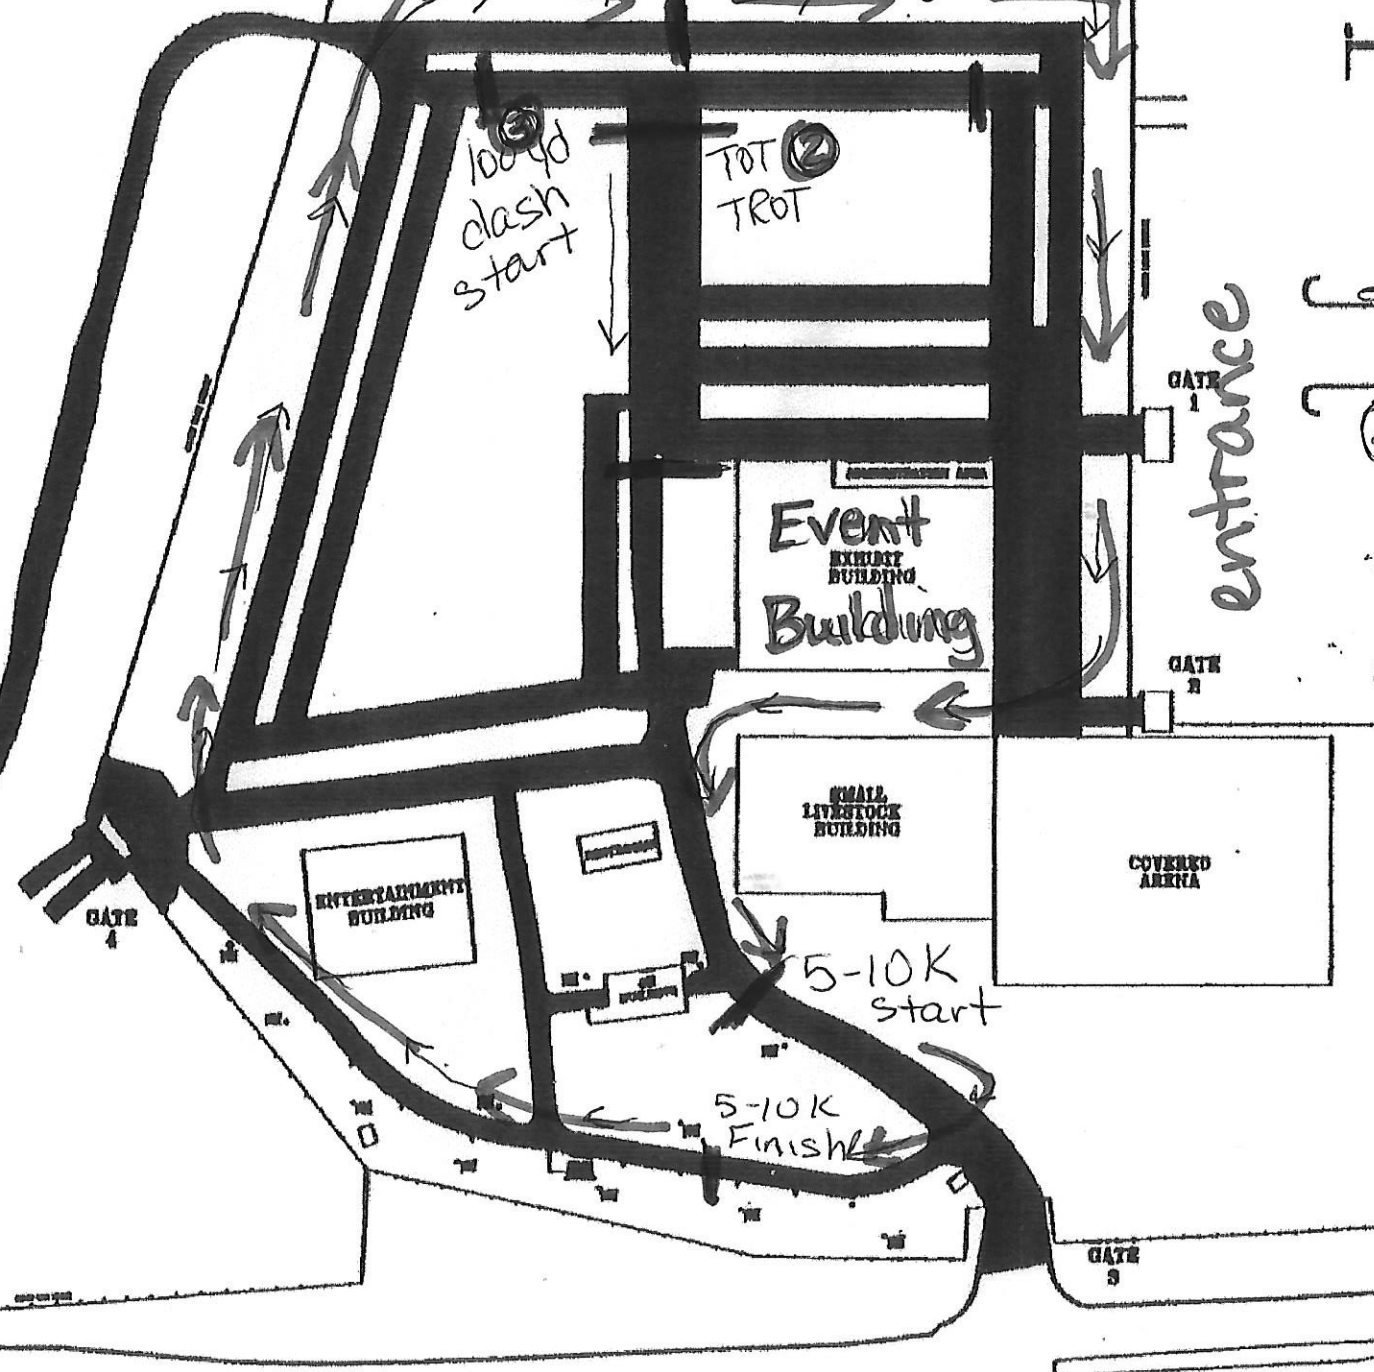

- ① 1 mile 10 Am
- ② Tot Trot 10:30 Am
- ③ 100-yard dash 10:45 Am

\*  
 more balloon arches  
 to mark beginning  
 & end of races  
 except 1 mile - it  
 begins & ends  
 at same location

PARKING LOT

CARNIVAL GATE

① 1 mile start (twice around)

GWINN FALL

Davis Road

SUGARLOAF PARKWAY